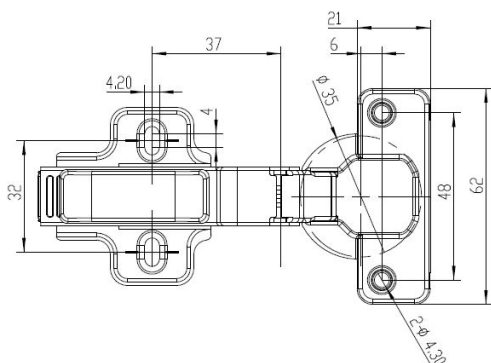

## Description:

Soft Closing Hinge "C", $\varnothing$ 35mm,Clip-On,H=0,Plate F/Wood Screws Inset Doors, 100 Degree, Cup cc.:48mm,Mounting Plate F/Wood, Screws, H:0mm,W/SISO Name Plate,Hydraulic Plastic Pump

## Item number:

15.03.733-5

Units	Box	Carton	HS Code	Barcode
Pcs.	1	100	8302100090	 5704866441810