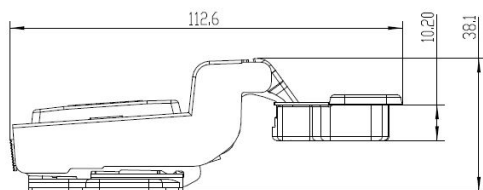

PRODUCT SHEET

Description:

Soft Closing Hinge "C", $\varnothing$ 35mm,Clip-On,H=0,Plate F/Wood Screws Inset Doors, 100 Degree, Cup cc.:48mm,Mounting Plate F/Wood, Screws, H:0mm,W/SISO Name Plate,Hydraulic Plastic Pump

Item number:

15.03.733-5

Units	Box	Carton	HS Code	Barcode
Pcs.	1	100	8302100090	 5704866441810

SISO A/S

Mileparken 11
DK-2740 Skovlunde
Denmark
VAT: DK 24786013

Phone +45 45 830 900

www.siso.dk
siso@siso.dk

Danske Bank
Nytorv Branch
Copenhagen
SWIFT: DABADKKK

Account no.
4180 3112 112936
IBAN Account
DK7230003112112936